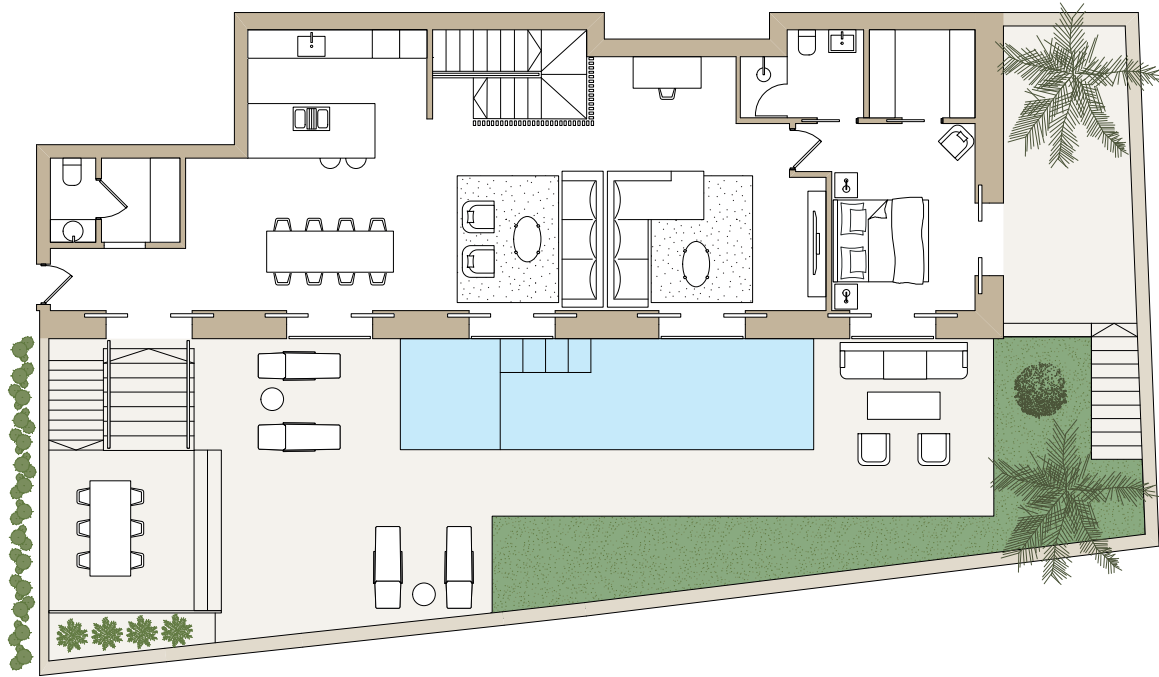

MIRADOR

Upper Ground Floor

Lower Ground Floor

Apartment 1

Built area: 276m²

Garden: 160m²

Pool: 23m²

- Private garden with pool
- 69m² open plan living area
- 4 bedrooms
- 3 bathrooms
- Guest toilet
- 1 parking space