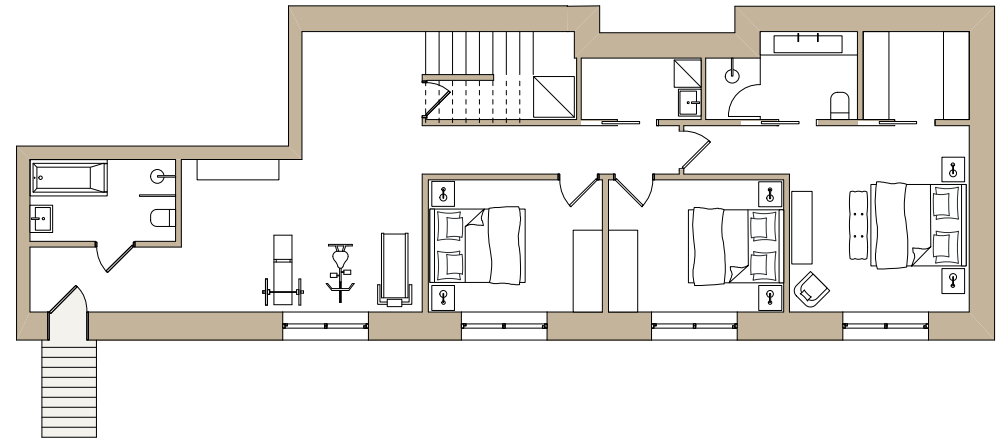

MIRADOR

Upper Ground Floor

Lower Ground Floor

Apartment 1

Built area: 276m²

Garden: 160m²

Pool: 23m²

- Private garden with pool
- 69m² open plan living area
- 4 bedrooms
- 3 bathrooms
- Guest toilet
- 1 parking space